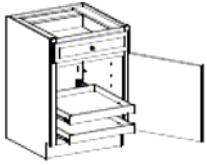

## BASE CABINETS

(All base cabinets are 24" deep, 34 1/2" height, with various width)

**Single Door Base**  
(Optional pullout tray)

Available Sizes:  
Width: B9, 12, 15, 18,  
21

**Double Door Base**

Available Sizes:  
Width: B24, 27, 30

**3 Drawers Base**

Available Sizes:  
Width: B12, 15, 18, 21,  
24,27,

**Double Door/Drawer Base**

Available Sizes:  
Width: B33, 36

**Lazy Susan**

Available Sizes:  
Width: LSB 36

**Sink Base**

Available Sizes:  
Width: SB 30, 33, 36,  
42

**Base Spice Rack**

Available Sizes:  
Width: BSR 9, 12

**Blind Corner Base**

Available Sizes:  
Width: BCB 36, 39, 42

**Base Waste Basket**

Available Sizes:  
Width: BWB 15, 18

**Base End Open Shelf**

Available Sizes:  
Width: BEOS 9

## VANITY CABINETS

(All vanity cabinets are 21" deep, 30 or 34 1/2" height with various width)

**Vanity w/ Drawer**

Available Sizes:  
Width: 36

**Vanity w/ Drawers**

Available Sizes:  
Width: 42, 48, 58

**Vanity Base Drawer**