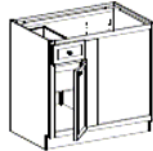

## BASE CABINETS

(All base cabinets are 24" deep, 34 1/2" height, with various width)

**Single Door Base**  
(Optional pullout tray)

Available Sizes:  
Width: B9, 12, 15, 18,  
21

**Double Door Base**

Available Sizes:  
Width: B24, 27, 30

**3 Drawers Base**

Available Sizes:  
Width: B12, 15, 18, 21,  
24,27,

**Double Door/Drawer Base**

Available Sizes:  
Width: B33, 36

**Lazy Susan**

Available Sizes:  
Width: LSB 36

**Sink Base**

Available Sizes:  
Width: SB 30, 33, 36,  
42

**Base Spice Rack**

Available Sizes:  
Width: BSR 9, 12

**Blind Corner Base**

Available Sizes:  
Width: BCB 36, 39, 42

**Base Waste Basket**

Available Sizes:  
Width: BWB 15, 18

**Base End Open Shelf**

Available Sizes:  
Width: BEOS 9

## WALL CABINETS

(All Wall cabinets are 12" deep, with various width and height)

**Single Door**

Available Sizes:  
Width: 9, 12, 15, 18, 21

**Double Door**

Available Sizes:  
Width: 24, 27, 30, 33, 36

**Wall Diagonal**