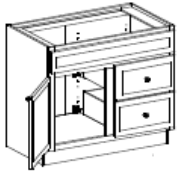

## BASE CABINETS

(All base cabinets are 24" deep, 34 1/2" height, with various width)

**Single Door Base**  
(Optional pullout tray)

Available Sizes:  
Width: B9, 12, 15, 18,  
21

**Double Door Base**

Available Sizes:  
Width: B24, 27, 30

Available Sizes:  
Width: 24

**Wall Bind Corner**

Available Sizes:  
Width: 30, 33, 36

**Microwave Cabinets**

Available Sizes:  
Width: 27

**Bridge Wall Cabinet**

Available Sizes:  
Width: 30, 33, 36  
Height: 15, 18, 21, 24

**Wall Refrigerator**

Available Sizes:  
Width: 30, 36  
Height: 15, 18, 21, 24  
Depth: 24

**Wall Open End Shelf**

Available Sizes:  
Width: 12

## VANITY CABINETS

(All vanity cabinets are 21" deep, 30 or 34 1/2" height with various width)

**Vanity w/ Drawer**

Available Sizes:  
Width: 36

**Vanity w/ Drawers**

Available Sizes:  
Width: 42, 48, 58

**Vanity Base Drawer**