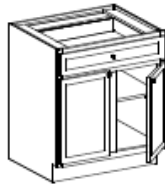

## BASE CABINETS

(All base cabinets are 24" deep, 34 1/2" height, with various width)

**Single Door Base**  
(Optional pullout tray)

Available Sizes:  
Width: B9, 12, 15, 18,  
21

**Double Door Base**

Available Sizes:  
Width: B24, 27, 30

**3 Drawers Base**

Available Sizes:  
Width: B12, 15, 18, 21,  
24,27,

**Double Door/Drawer Base**

Available Sizes:  
Width: B33, 36

**Lazy Susan**

Available Sizes:  
Width: LSB 36

**Sink Base**

Available Sizes:  
Width: SB 30, 33, 36,  
42

**Base Spice Rack**

Available Sizes:  
Width: BSR 9, 12

**Blind Corner Base**

Available Sizes:  
Width: BCB 36, 39, 42

**Base Waste Basket**

Available Sizes:  
Width: BWB 15, 18

**Base End Open Shelf**

Available Sizes:  
Width: BEOS 9